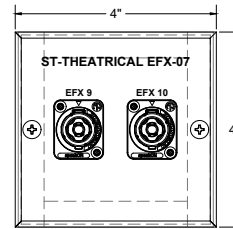

NEMA TYPE 1 BBX -4x4x4, PLATE 4x4
5 (ST-S-TE-2-07) SPEAKER - THEATRICAL EFFECTS
SCALE: 1:1 (SURFACE MOUNTED, BEVELED, BLACK)