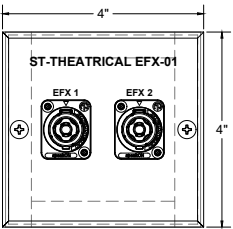

NEMA TYPE 1 BBX -4x4x4, PLATE 4x4
3 (ST-S-TE-2-01) SPEAKER - THEATRICAL EFFECTS
SCALE: 1:1 (SURFACE MOUNTED, BEVELED, BLACK)