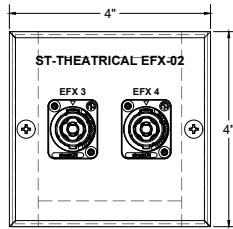

NEMA TYPE 1 BBX -4x4x4, PLATE 4x4
4 (ST-S-TE-2-02) SPEAKER - THEATRICAL EFFECTS
SCALE: 1:1 (SURFACE MOUNTED, BEVELED, BLACK)