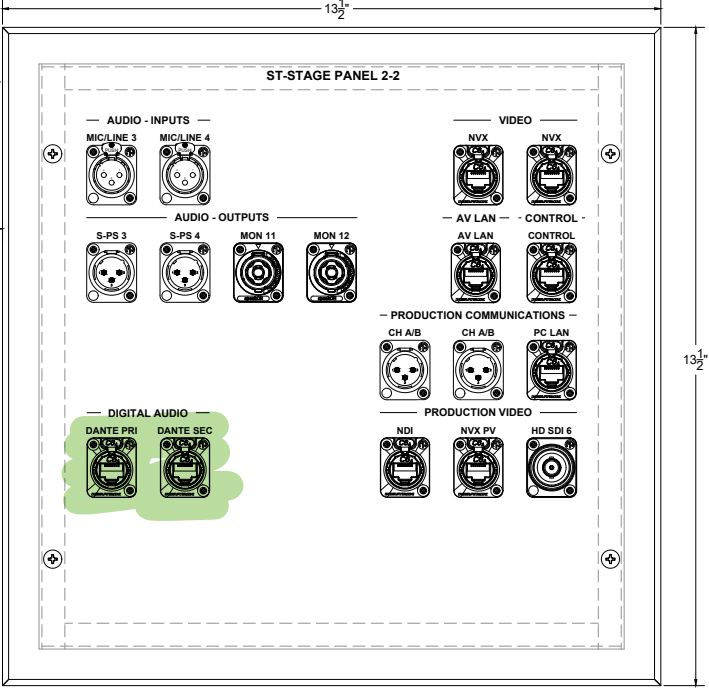

NEMA TYPE 1 BBX - 12x12x4, PLATE 13 1/2" x13 1/2"

2 (ST-SP-2-2) STAGE PANEL - CATWALK LEVEL
SCALE: 1:1 (FLUSH, BEVELED, BLACK)