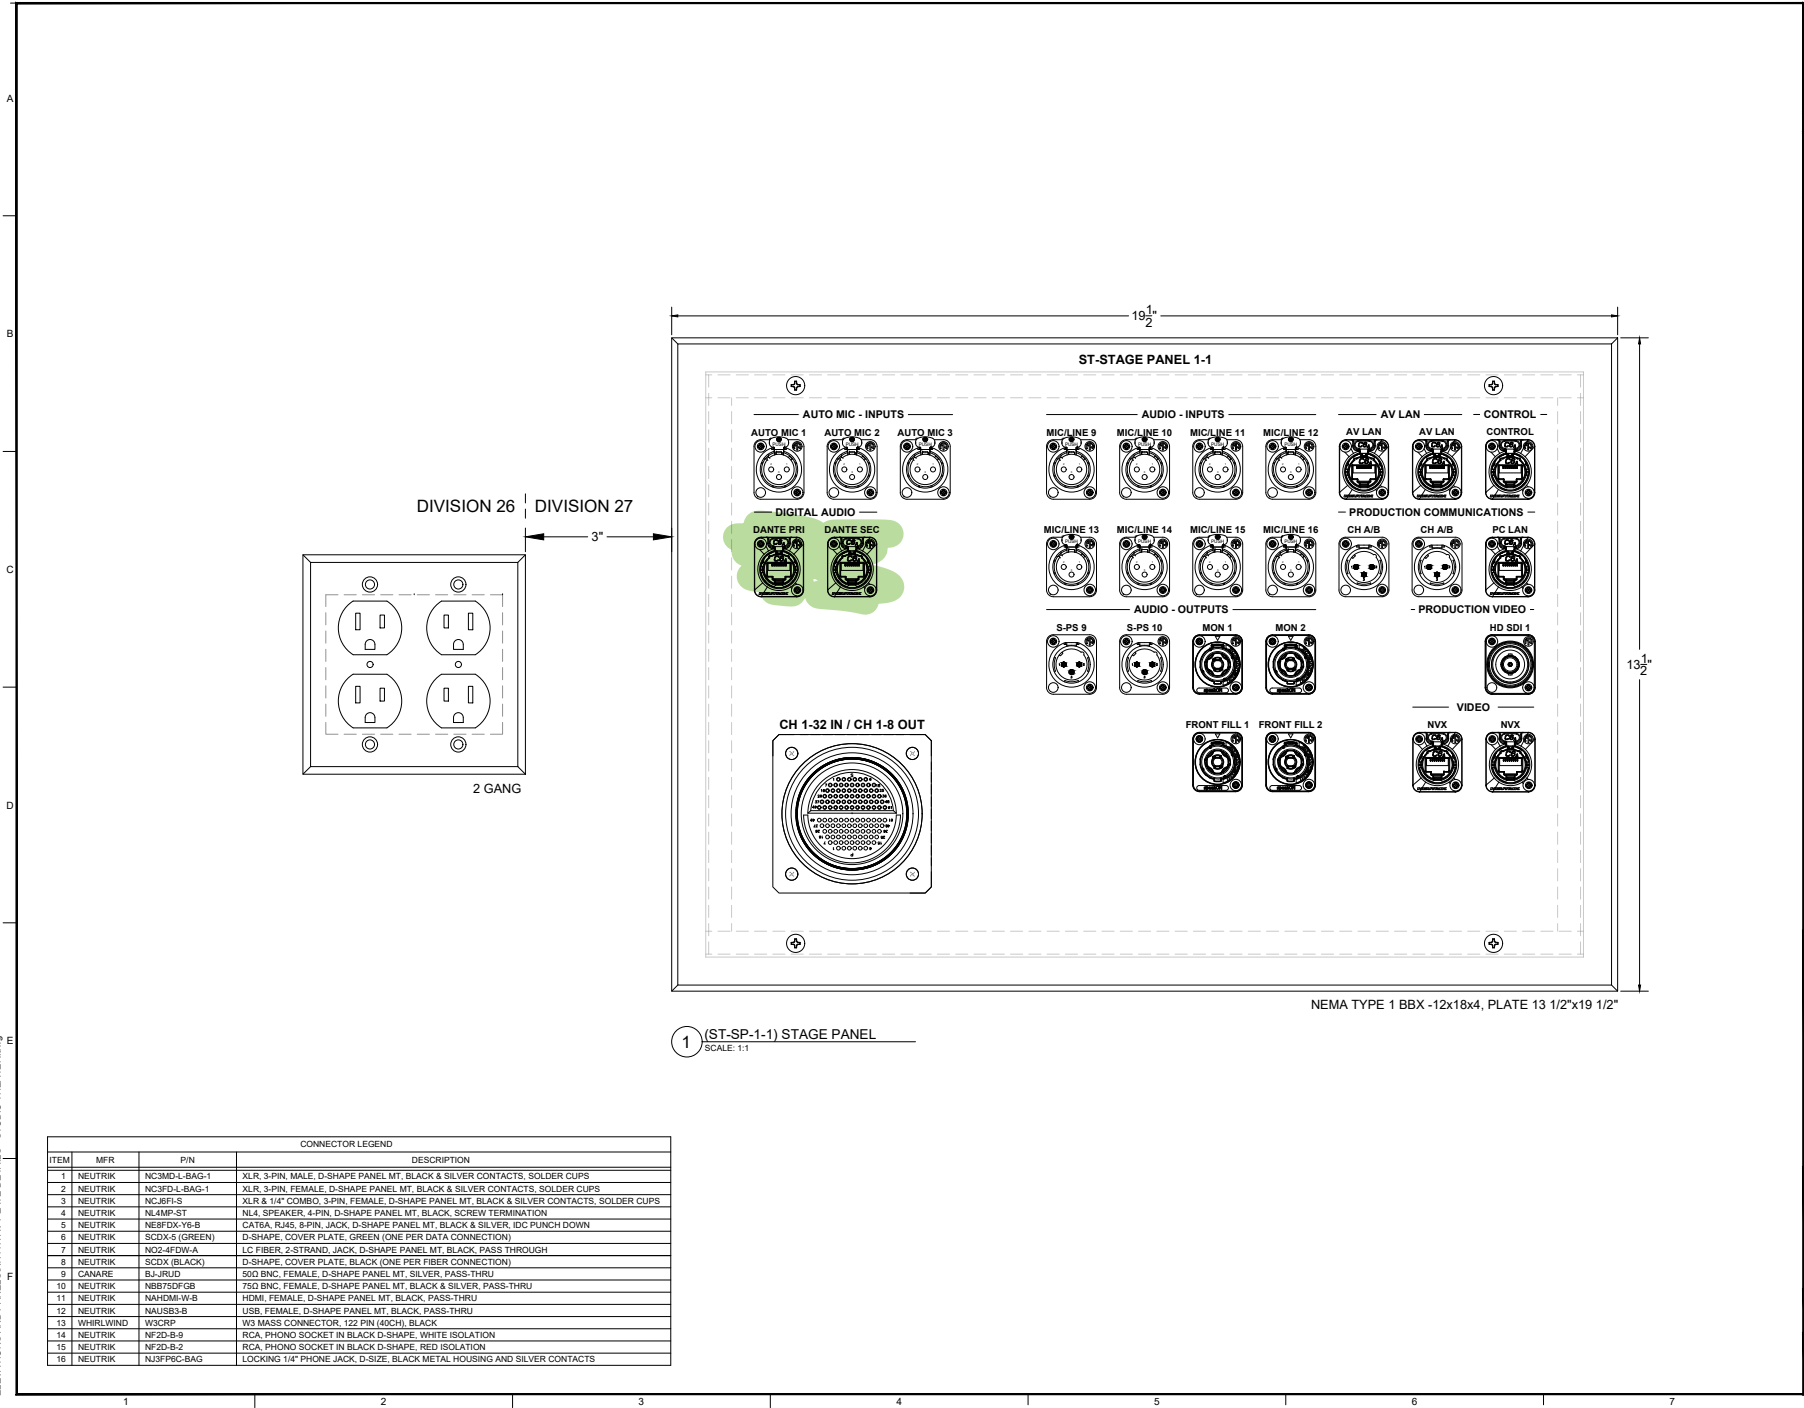

1 (ST-SP-1-1) STAGE PANEL
SCALE: 1:1

NEMA TYPE 1 BBX -12x18x4, PLATE 13 1/2"x19 1/2"

CLAIR GLOBAL INTEGRATION
201 Rock Litz Boulevard
Suite 20
Litz, PA 17543

CONSULTANT:
Multi-Media Consulting Inc.
PO Box 1356
Morro Bay, CA 93443
(805) 225-1413

USC School of Dramatic Arts
Renovation For Dramatic Arts Adaptive Reuse Project
AV PLATE DETAILS - STUDIO THEATER (LOWER LEVEL)

SITE ADDRESS:
817 W. 34TH ST.
LOS ANGELES, CA 90089

DRAWING RELEASE:
3 2024FEB05
FIELD DRAWINGS

DES BY: R.WELL-S.M.M.C. ENG BY: D.NELSON
DRAWN BY: A.GIBSON CHECKED BY: DGN
APPROVAL:

DRAWING TYPE:
PAPER SIZE: ARCH E1 - 30x42

JOB NO:
21924

DRAWING NO:
X7.17