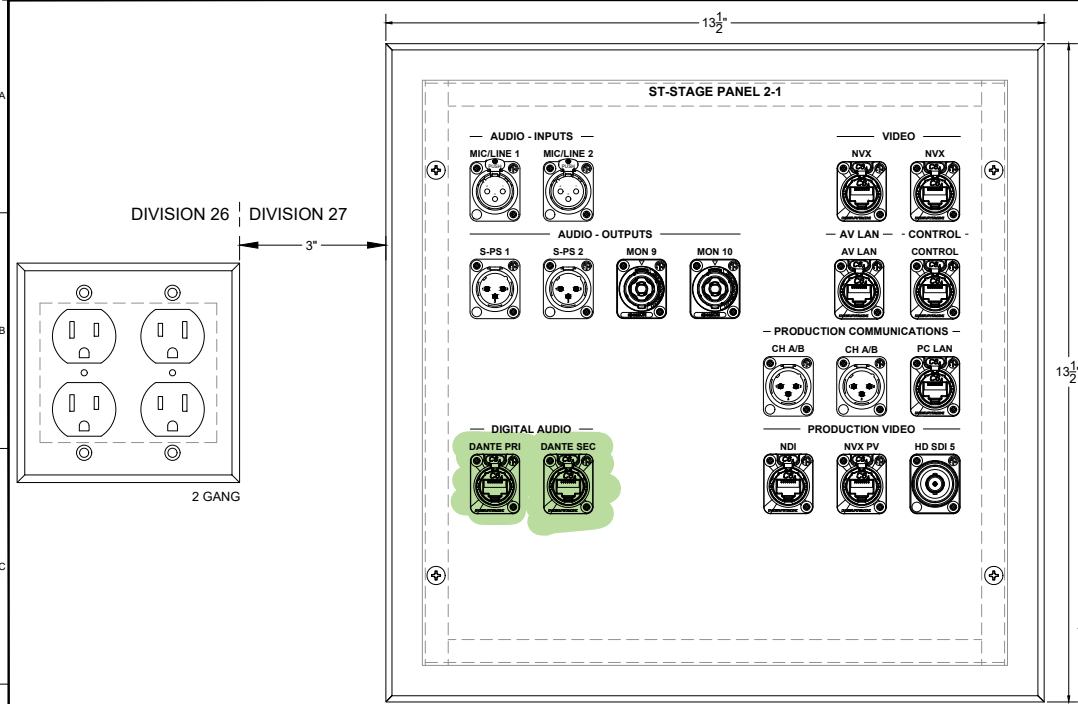

PL:Ana Torres P1:Di: 5/20/2024 11:00 AM P1:Sc: 1:1 Doc Nm: _AutoCAD PDF (General Documentation).pc3 Dwg Sty Tbl: BlackWhite.dwg File Nm: x:\Shared\integration\projects\21924\loc school of dramatic arts\loc 05 engineering\Drawings\loc active\6HEETS\X7 - RACK ELEVATIONS AND PANELS\X7.11-CAV PLATE DETAILS - STUDIO THEATER.dwg

NEMA TYPE 1 BBX - 12x12x4, PLATE 13 1/2" x13 1/2"

1 (ST-SP-2-1) STAGE PANEL - CATWALK LEVEL
SCALE: 1:1 (FLUSH, BEVELED, BLACK)