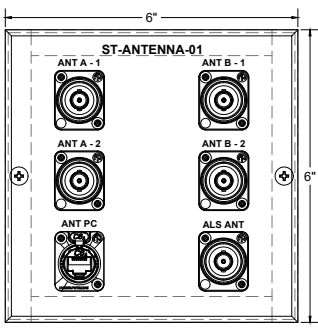

P:\Ana Torres - P1\01\2024\11\05\AM_P1\Sc: 1:1 - Dwg.Nm: _AutoCAD PDF (General Documentation).pc3 - Dwg Sty: Tbl: BlackWhiteGrey.ctb - Lvl: Sv By: abrnms - 2/5/2024 10:33 AM File Nm: X:\Share\Integration\Projects\21924 - usc school of dramatic arts\05 - engineering\Drawings\load active\Sheets\X7 - RACK ELEVATIONS AND PANEL SX7.11 - AV PLATE DETAILS - STUDIO THEATER.dwg

CLAIR GLOBAL INTEGRATION

201 Rock Litz Boulevard

Suite 20

Litz, PA 17543

CONSULTANT:

Multi-Media Consulting Inc.

PO Box 1356

Morro Bay, CA 93443

(805) 225-1413

USC School of Dramatic Arts

Renovation For Dramatic Arts Adaptive Reuse Project

AV PLATE DETAILS - STUDIO THEATER (CATWALK LEVEL)

SITE ADDRESS:

817 W. 34TH ST.

LOS ANGELES, CA 90089

DRAWING RELEASE:

3 2024FEB05

FIELD DRAWINGS

SHEET	REVISIONS
1	
2	
3	
4	
5	
6	
7	

DES BY: R.WELLS-MMC
ENG BY: D.NELSON

DRAWN BY: ABERDUN
CHECKED BY: DCN

APPROVAL:

DRAWING TYPE:

PAPER SIZE: ARCH E1 - 30x42

JOB NO: 21924

DRAWING NO: X7.10

NEMA TYPE 1 BBX -6x6x4, PLATE 6" x 6"
1 (ST-ANT-01) ANTENNA - WIRELESS MICROPHONE, ALS
SCALE: 1:1 (SURFACE MOUNTED, BEVELED, BLACK)