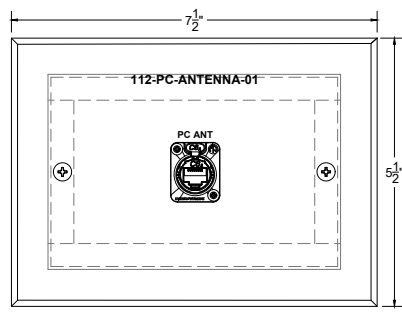

NEMA TYPE 1 BBX -4x6x4, PLATE 5 1/2" x 7 1/2"
2 (PC-ANT-01) ANTENNA - INTERCOM
SCALE: 1:1 (FLUSH MOUNTED???, BEVELED, BLACK)